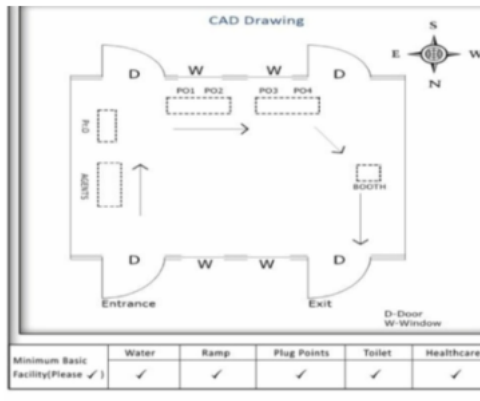

Nazri Naksha

Google Map View

Polling Station Building Front View

Polling Station Front View

Cad View

Key MAP View