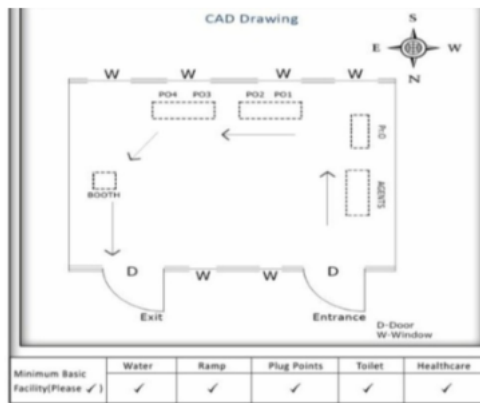

Nazri Naksha

Google Map View

Polling Station Building Front View

Polling Station Front View

Cad View

Key MAP View