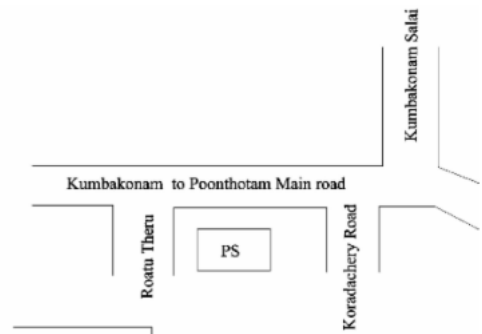

**Google Map View**

**Polling Station Building Front View**

Front view

**Polling Station Front View**

**Cad View**

**(3) CAD DRAWING**

**Key MAP View**

Scale-1CM=1M				
Minimum basic facility(-)	Water	Ramp Plug points	Toilet	Health care