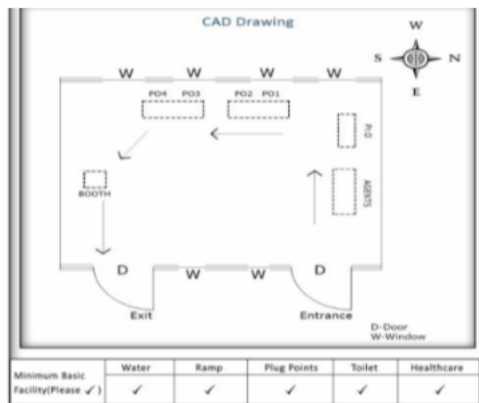

Nazri Naksha

Google Map View

Polling Station Building Front View

Polling Station Front View

Cad View

Key MAP View