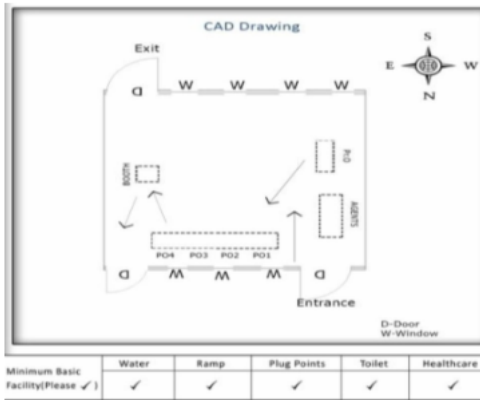

Nazri Naksha

Google Map View

Polling Station Building Front View

Polling Station Front View

Cad View

Key MAP View