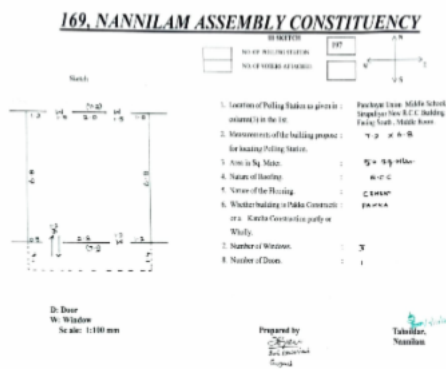

Nazri Naksha

Google Map View

Polling Station Building Front View

Polling Station Front View

Cad View

Key MAP View