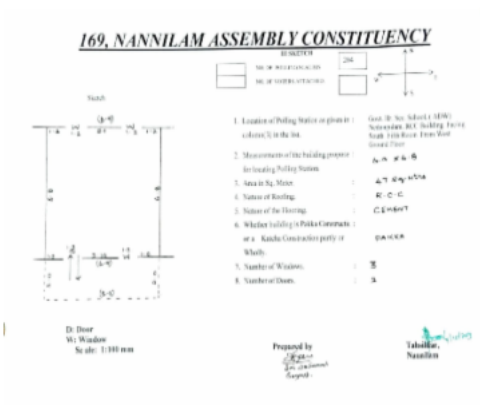

Nazri Naksha

Google Map View

Polling Station Building Front View

Polling Station Front View

Cad View

Key MAP View