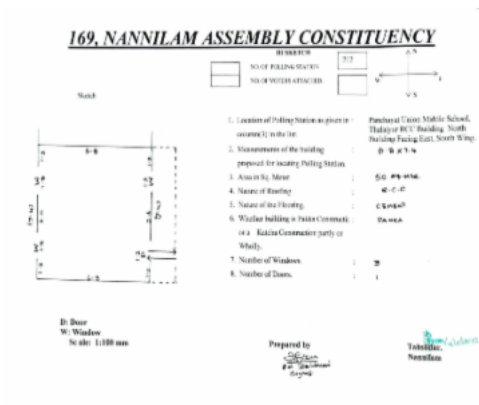

Nazri Naksha

Google Map View

Polling Station Building Front View

Polling Station Front View

Cad View

Key MAP View