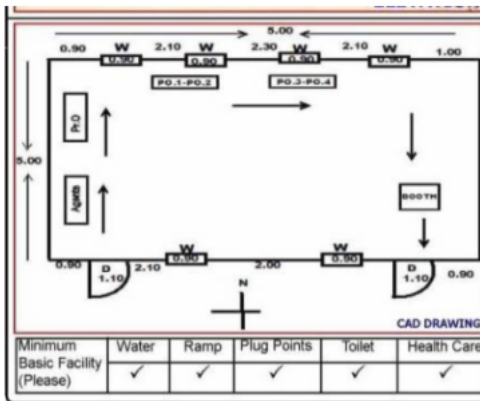

Nazri Naksha

Google Map View

Polling Station Building Front View

Polling Station Front View

Cad View

Key MAP View