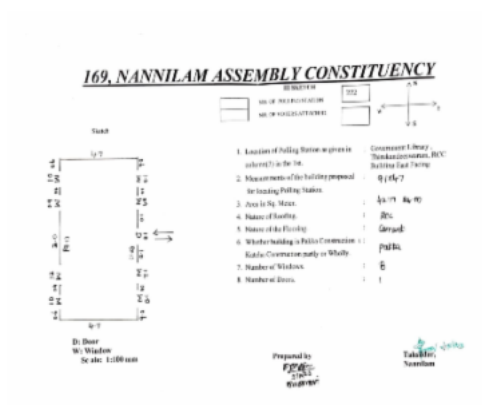

Nazri Naksha

Google Map View

Polling Station Building Front View

Polling Station Front View

Cad View

Key MAP View