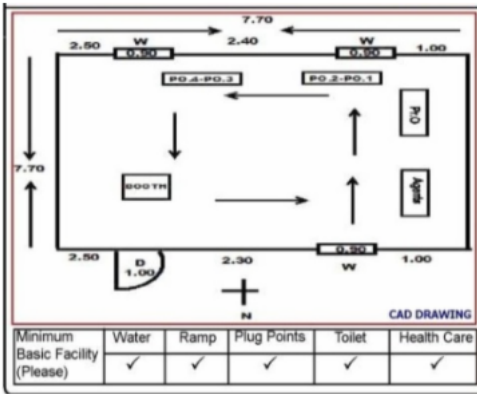

Nazri Naksha

Google Map View

Polling Station Building Front View

Polling Station Front View

Cad View

Key MAP View