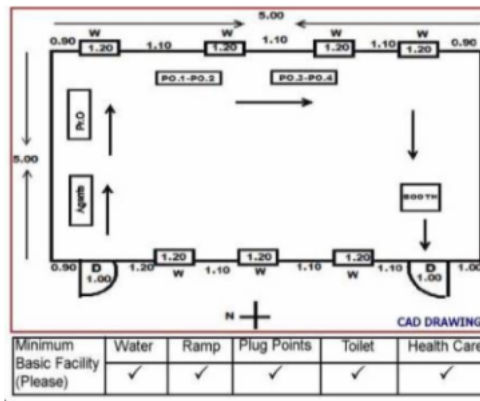

Nazri Naksha

Google Map View

Polling Station Building Front View

Polling Station Front View

Cad View

Key MAP View