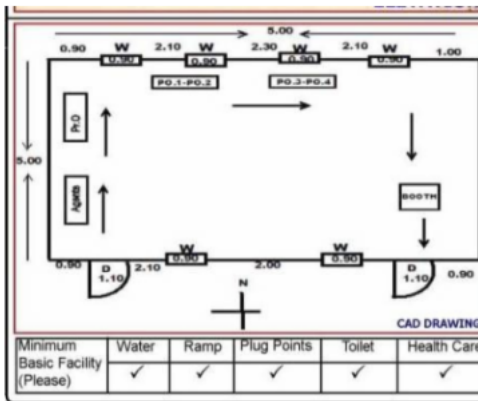

Nazri Naksha

Google Map View

Polling Station Building Front View

Polling Station Front View

Cad View

Key MAP View