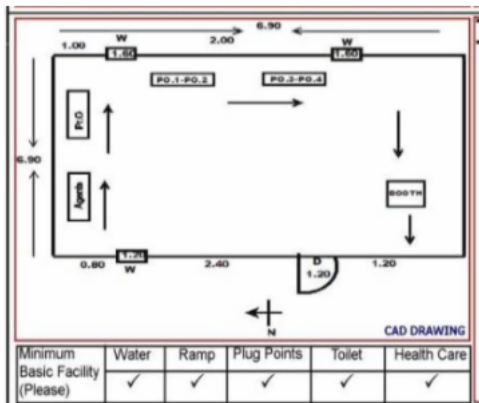

Nazri Naksha

Google Map View

Polling Station Building Front View

Polling Station Front View

Cad View

Key MAP View