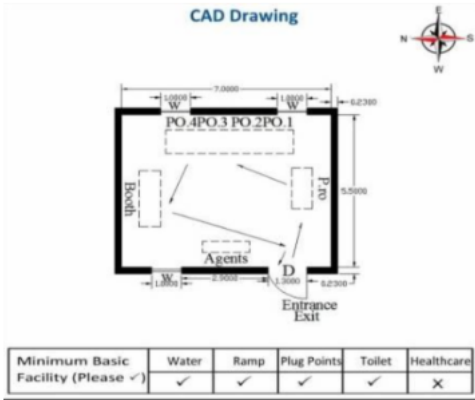

Nazri Naksha

Google Map View

Polling Station Building Front View

Polling Station Front View

Cad View

Key MAP View