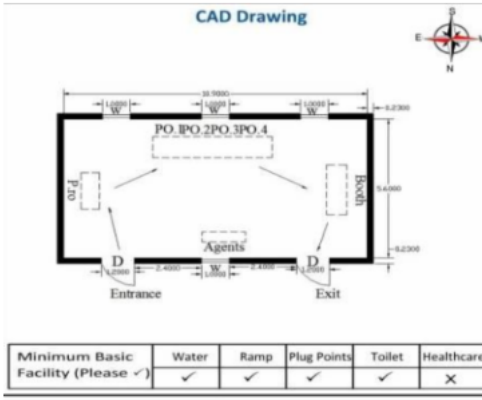

Nazri Naksha

Google Map View

Polling Station Building Front View

Polling Station Front View

Cad View

Key MAP View