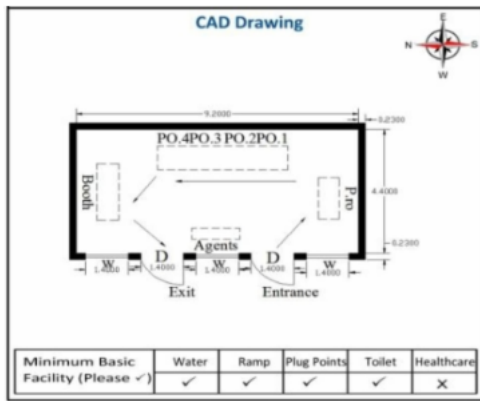

Nazri Naksha

Google Map View

Polling Station Building Front View

Polling Station Front View

Cad View

Key MAP View