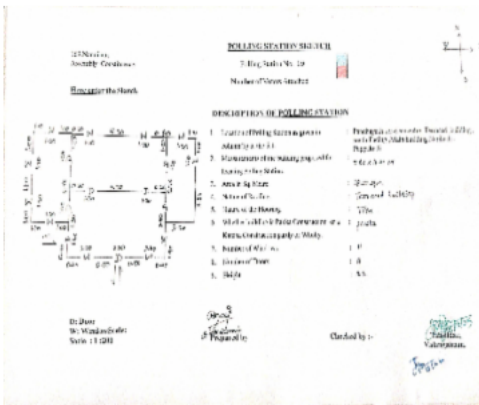

Nazri Naksha

Google Map View

Polling Station Building Front View

Polling Station Front View

Cad View

Key MAP View