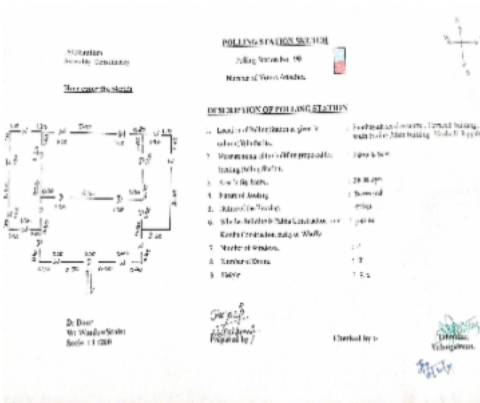

Nazri Naksha

Google Map View

Polling Station Building Front View

Polling Station Front View

Cad View

Key MAP View