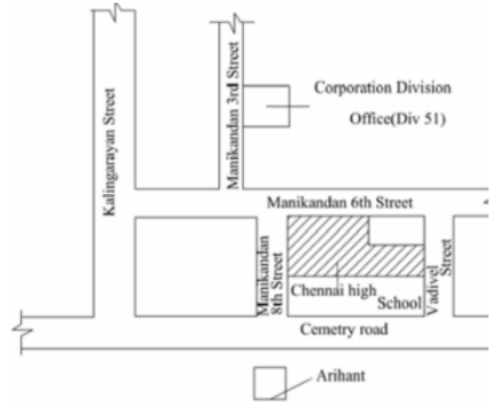

Nazri Naksha

Google Map View

Polling Station Building Front View

Polling Station Front View

Cad View

Key MAP View