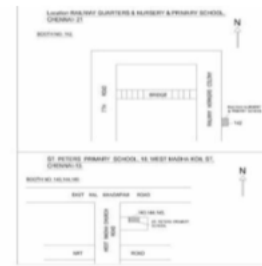

Key MAP View

Key Plan

Plug points	Toilet	Healthcare
Available	Available	Available