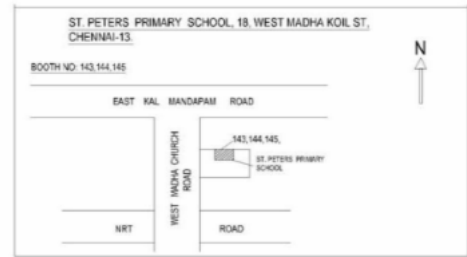

Key MAP View

Key Plan

Plug points	Toilet	Healthcare
Available	Available	Available