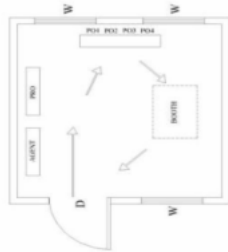

வாக்காளர் பதிவு அலுவலரின்
கையொப்பம்

Nazri Naksha

Google Map View

Polling Station Building Front View

Elevation of Polling Station

Polling Station Front View

Elevation of Polling Station

Cad View

Plan of Polling Station

| | | |
|-------------------------|-----------|-----------|
| Minimum Basic Amenities | Water | Ramp |
| | Available | Available |

Key MAP View

Key Plan

| | | |
|-------------|-----------|------------|
| Plug points | Toilet | Healthcare |
| Available | Available | Available |