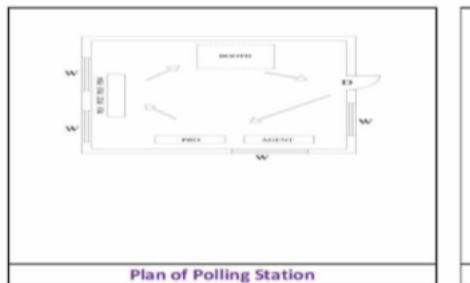

Google Map View

Polling Station Building Front View

Elevation of Polling Station

Polling Station Front View

Elevation of Polling Station

Cad View

Plan of Polling Station

Minimum Basic Amenities	Water	Ramp
	Available	Available