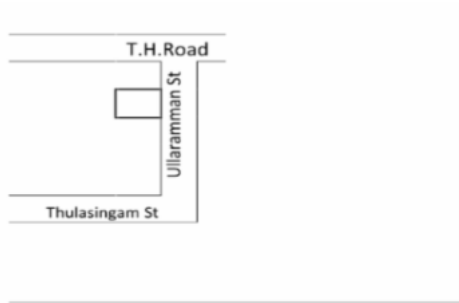

Cad View

Plug points	Toilet	Healthcare
Available	Available	Available