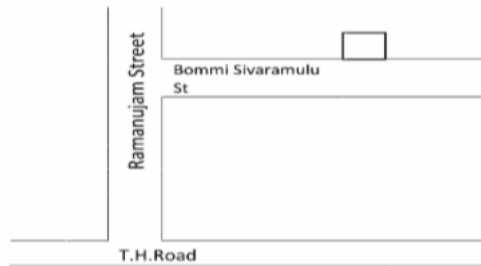

Cad View

Plug points	Toilet	Healthca
Available	Available	Availabl