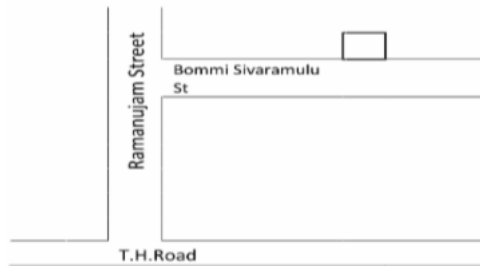

Cad View

Key MAP View

Plug points	Toilet	Healthca
Available	Available	Availabl

Minimum Basic Amenities	Water	Ramp
	Available	Availab