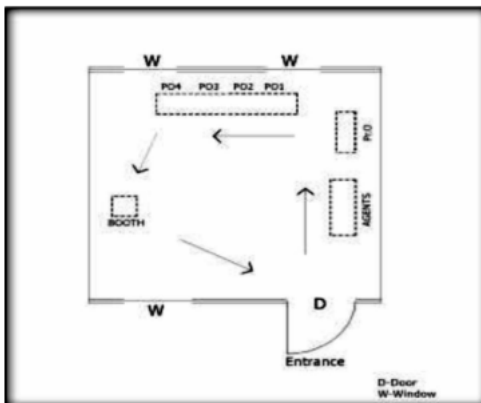

Nazri Naksha

Google Map View

Polling Station Building Front View

Polling Station Front View

Cad View

Key MAP View