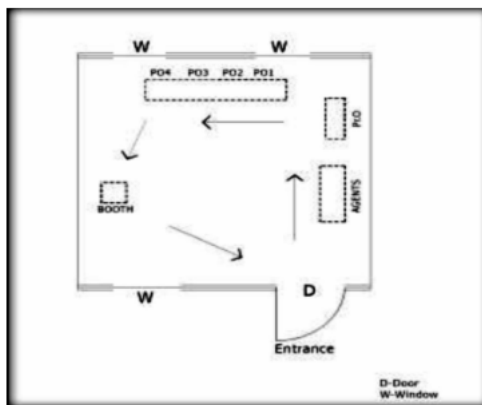

Nazri Naksha

Google Map View

Polling Station Building Front View

Polling Station Front View

Cad View

Key MAP View