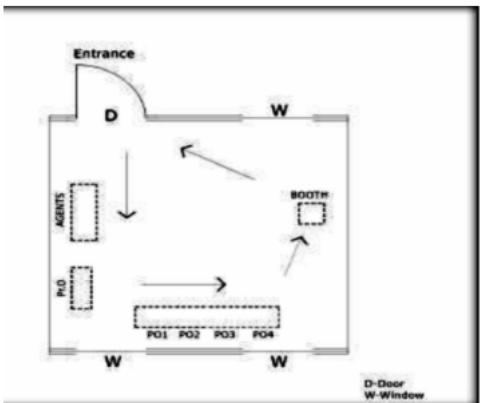

Nazri Naksha

Google Map View

Polling Station Building Front View

Polling Station Front View

Cad View

Key MAP View