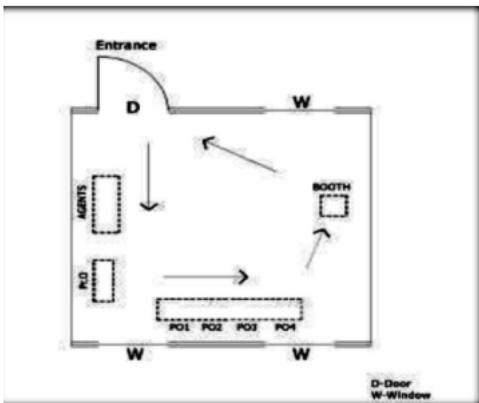

Nazri Naksha

Google Map View

Polling Station Building Front View

Polling Station Front View

Cad View

Key MAP View