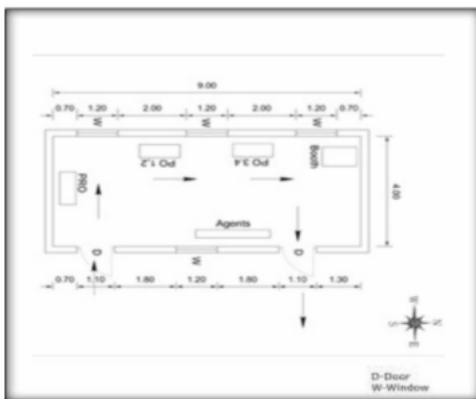

Nazri Naksha

Google Map View

Polling Station Building Front View

Polling Station Front View

Cad View

Key MAP View