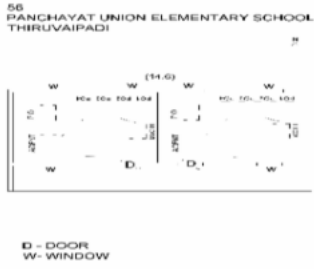

Nazri Naksha

Google Map View

Polling Station Building Front View

Polling Station Front View

Cad View

Key MAP View