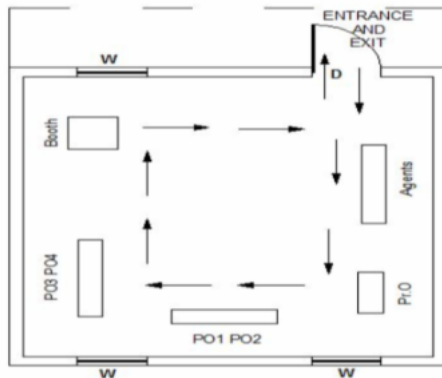

Nazri Naksha

Google Map View

Polling Station Building Front View

Polling Station Front View

Cad View

Key MAP View