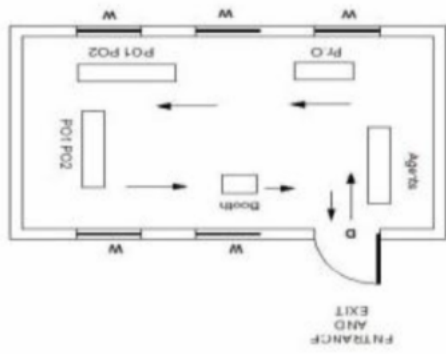

Nazri Naksha

Google Map View

Polling Station Building Front View

Polling Station Front View

Cad View

Key MAP View