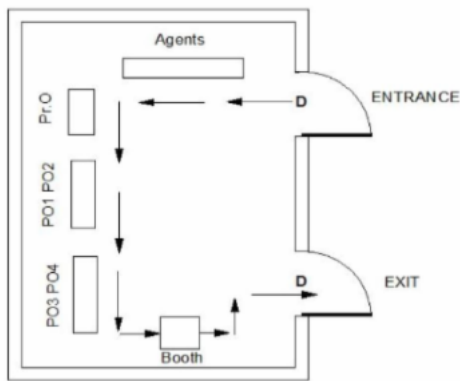

Nazri Naksha

Google Map View

Polling Station Building Front View

Polling Station Front View

Cad View

Key MAP View