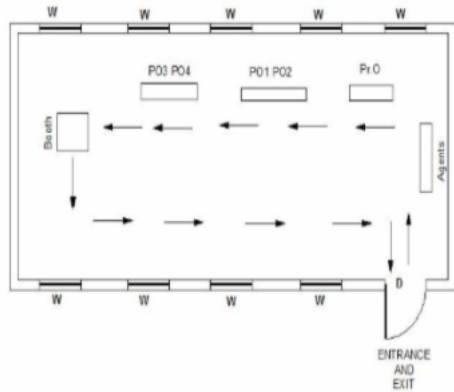

Cad View

Key MAP View

1. MADANAGUDI KANAKA THERU	2. MADANAGUDI KANAKA THERU	3. NATIVAZHI THERU	4. SAENYA THERU

2. SHEKHARAPPA SAKALAI