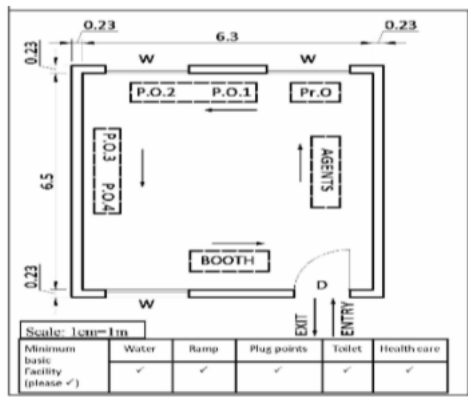

Nazri Naksha

Google Map View

Polling Station Building Front View

Polling Station Front View

Cad View

Key MAP View