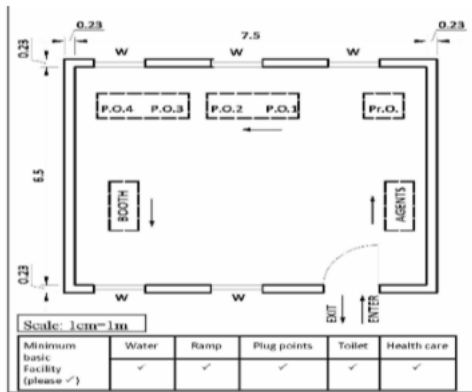

Nazri Naksha

Google Map View

Polling Station Building Front View

Polling Station Front View

Cad View

Key MAP View