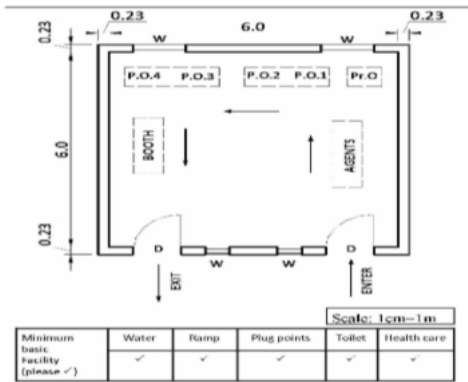

Nazri Naksha

Google Map View

Polling Station Building Front View

Polling Station Front View

Cad View

Key MAP View