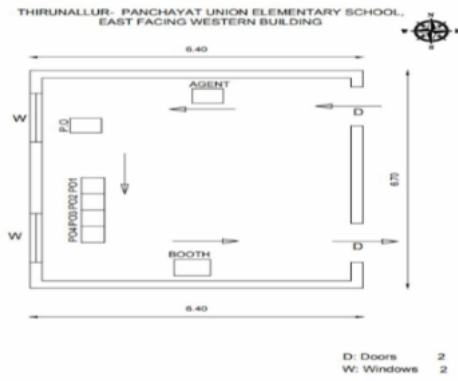

Nazri Naksha

Google Map View

Polling Station Building Front View

Polling Station Front View

Cad View

Key MAP View