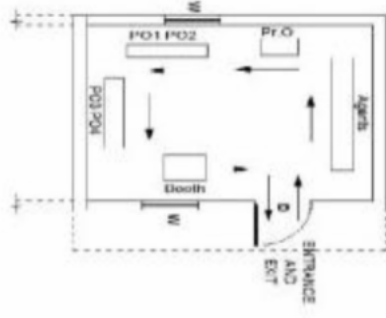

Nazri Naksha

Google Map View

Polling Station Building Front View

Polling Station Front View

Cad View

Key MAP View