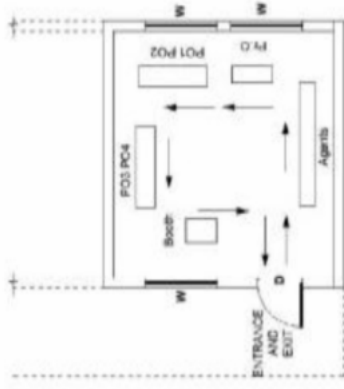

Nazri Naksha

Google Map View

Polling Station Building Front View

Polling Station Front View

Cad View

Key MAP View