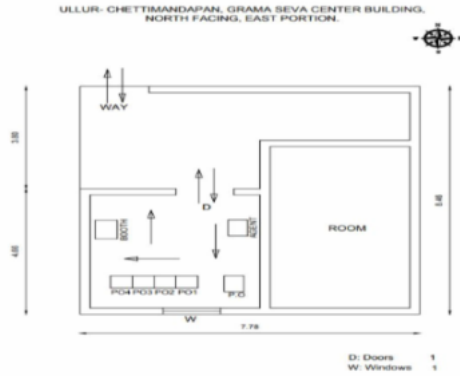

Nazri Naksha

Google Map View

Polling Station Building Front View

Polling Station Front View

Cad View

Key MAP View