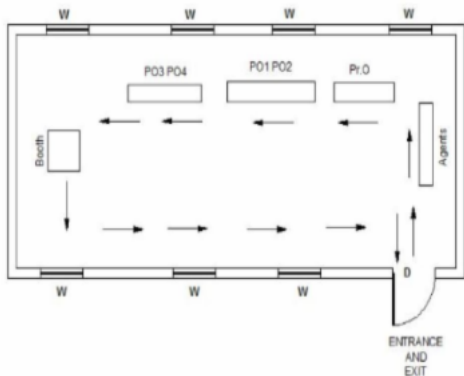

Nazri Naksha

Google Map View

Polling Station Building Front View

Polling Station Front View

Cad View

Key MAP View