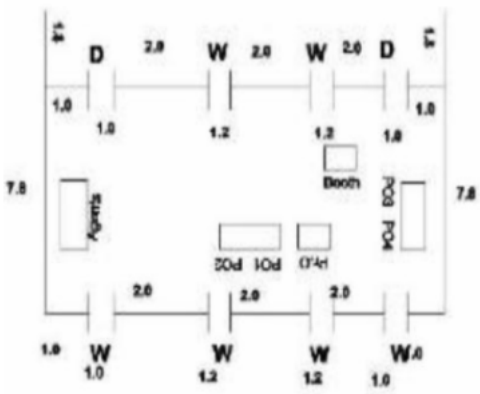

Nazri Naksha

Google Map View

Cad View