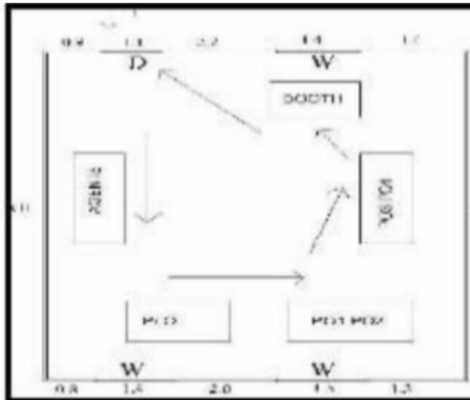

Nazri Naksha

Google Map View

Cad View