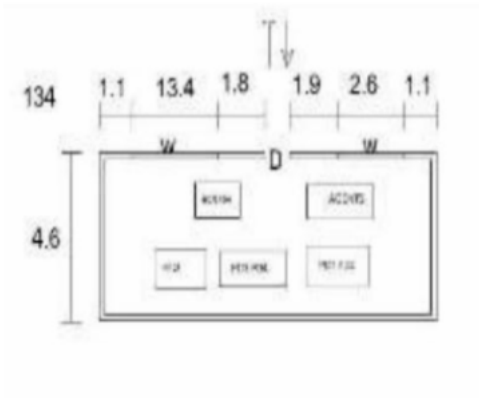

Nazri Naksha

Google Map View

Cad View