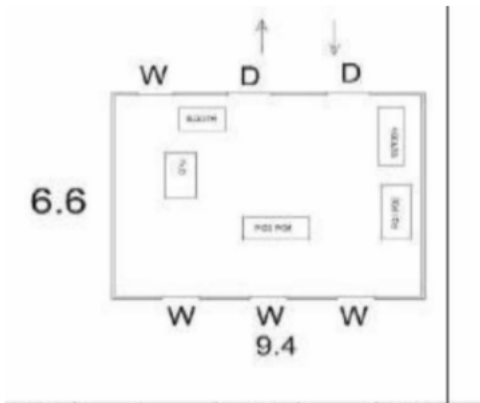

Nazri Naksha

Google Map View

Cad View