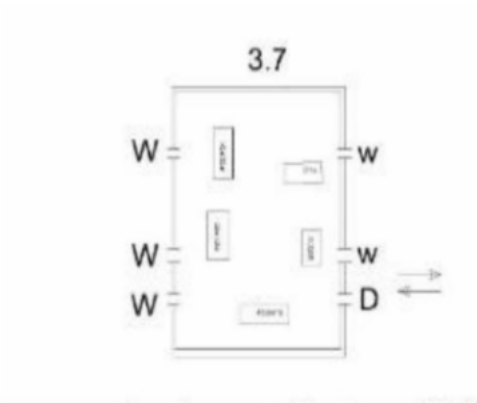

Nazri Naksha

Google Map View

Cad View