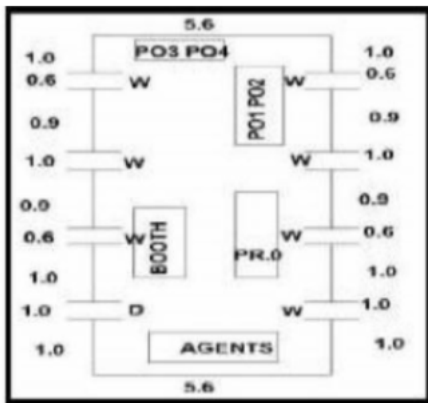

Nazri Naksha

Google Map View

Cad View